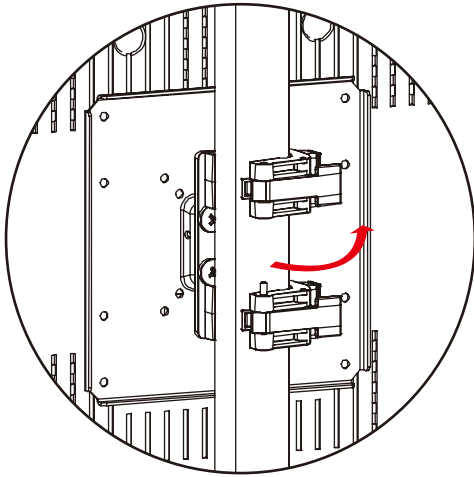

# Integrated Monitor Holder Expand GrandFabric Set-up Instruction

1.

Suitable for VESA 75, 100, 200  
Monitor maximum weight: 15kg  
Monitor maximum height: 180 cm

2.

3.