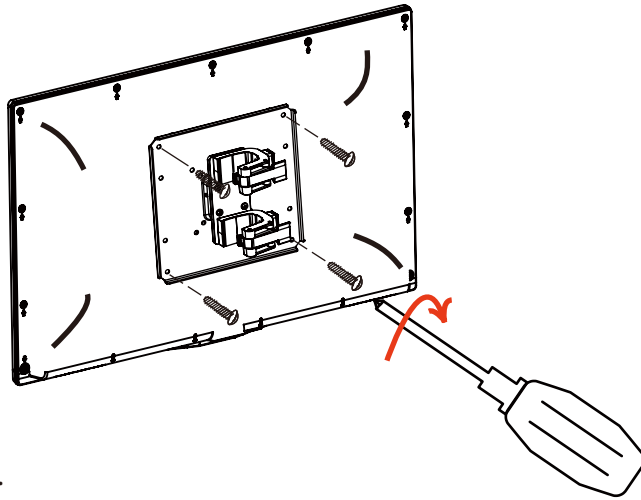

# Integrated Monitor Holder Expand GrandFabric Set-up Instruction

1.

Suitable for VESA 75, 100, 200  
Monitor maximum weight: 15kg  
Monitor maximum height: 180 cm

2.

3.