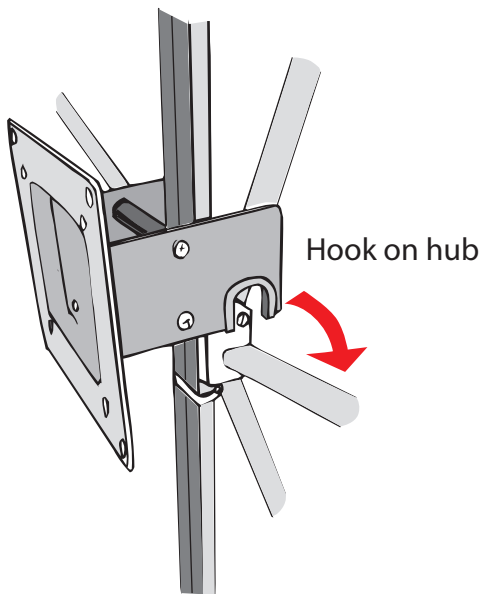

Monitor - Expand 2000

Monitor maximum weight: 2kg - with stabilizing feet 5kg

Back of monitor

Mount adapter plate to monitor

Alternative VESA standards

Hook on hub