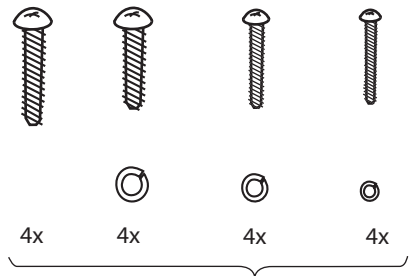

Monitor - Expand 2000

Monitor maximum weight: 2kg - with stabilizing feet 5kg

Back of monitor

Mount adapter plate to monitor

Alternative VESA standards

Hook on hub