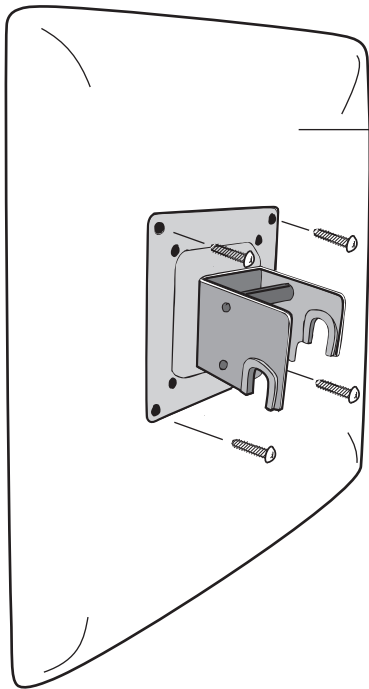

Monitor - Expand 2000

Monitor maximum weight: 2kg - with stabilizing feet 5kg

Back of monitor

Mount adapter plate to monitor

Alternative VESA standards

Hook on hub