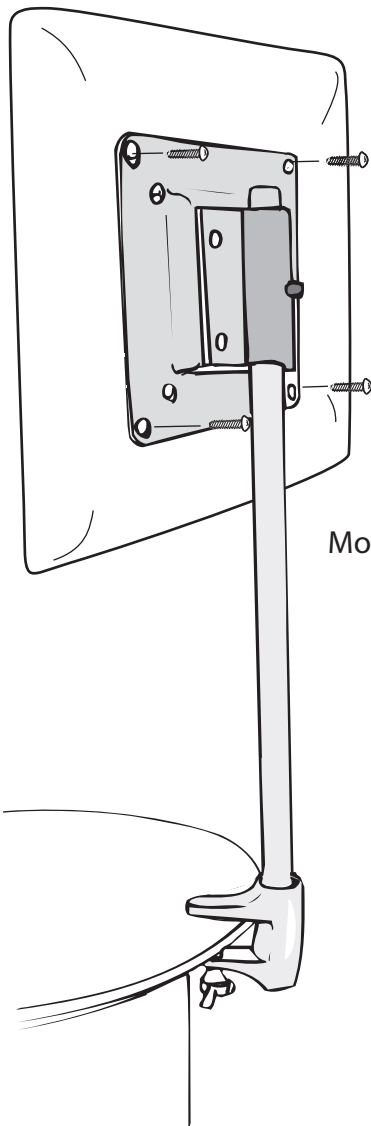

## Monitor - Expand PodiumCase

Monitor maximum weight: 7kg

Mount adapter plate to monitor

4x

4x

4x

4x

Alternative VESA standards